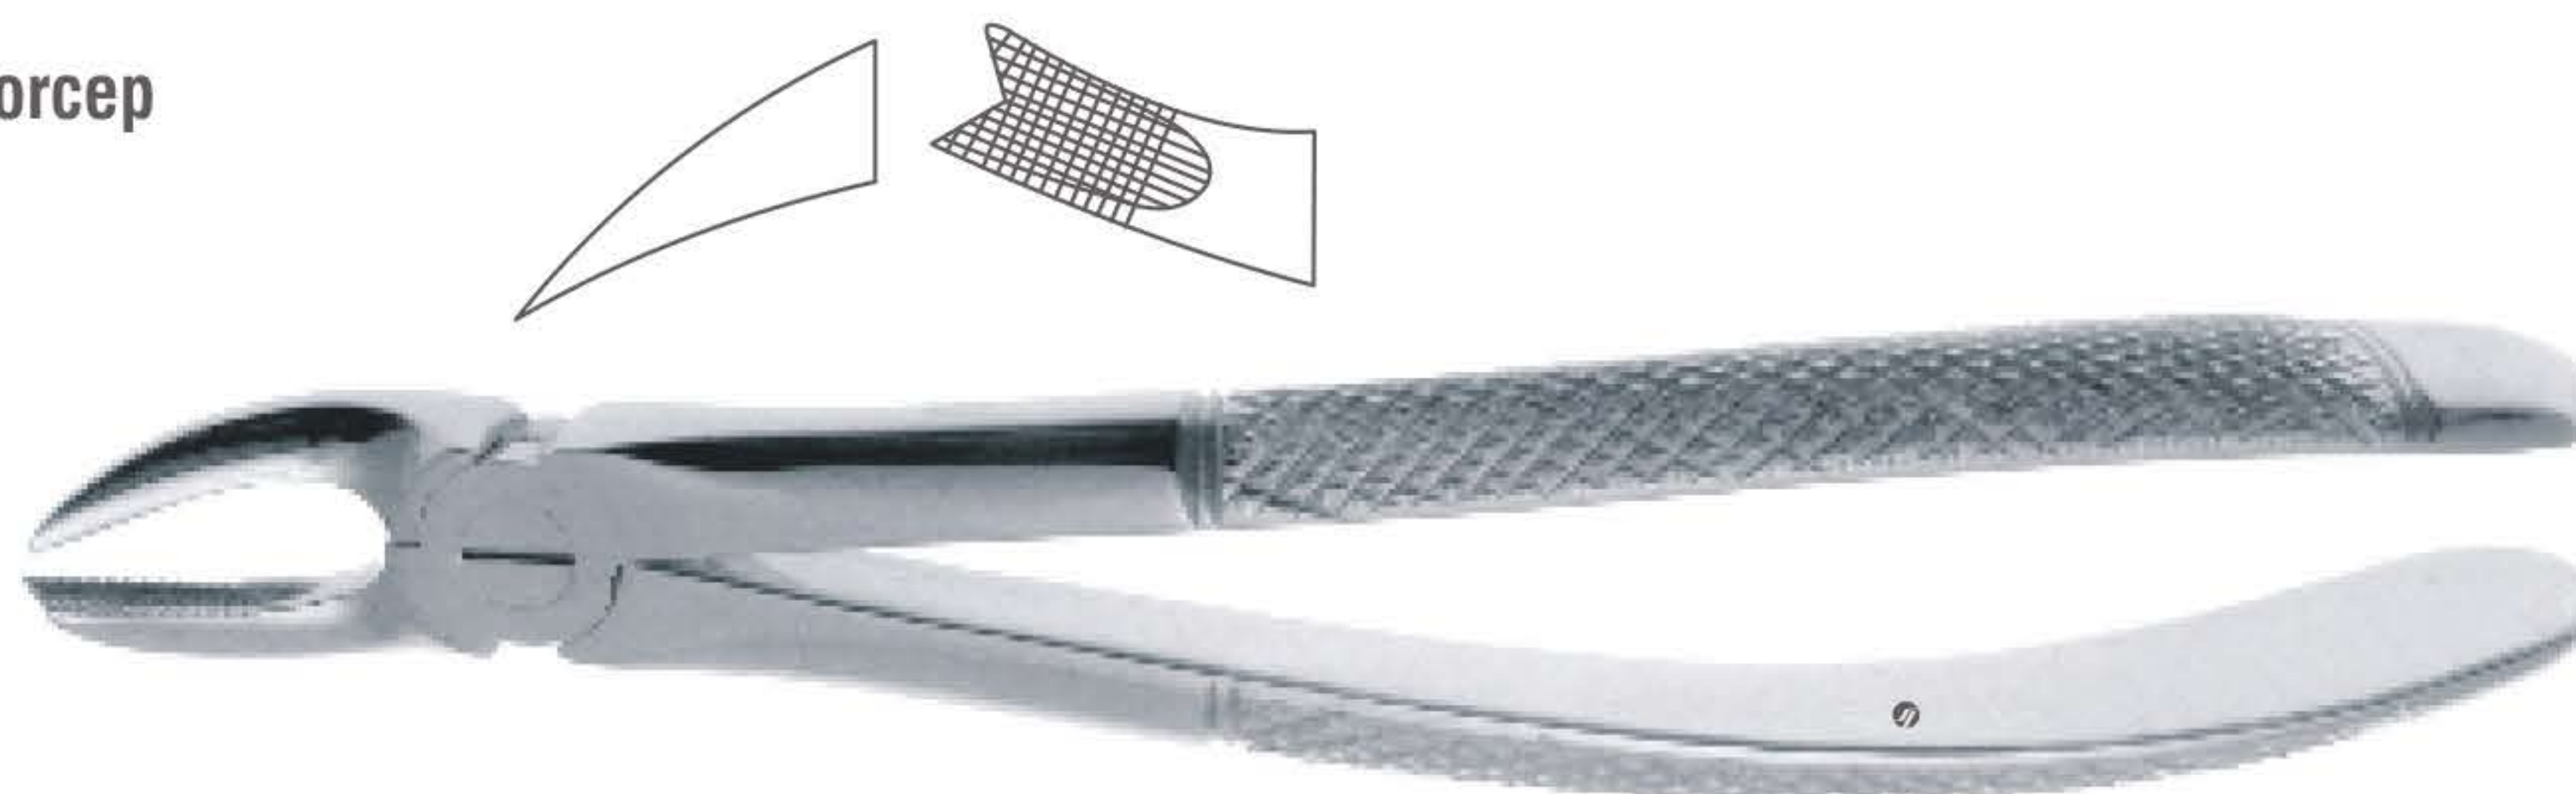

Cowhorn English Pattern Tooth Extraction Forcep
Fig. 90 (For Upper Left Molars)

Catalog #	Size
DS-261-90	Standard