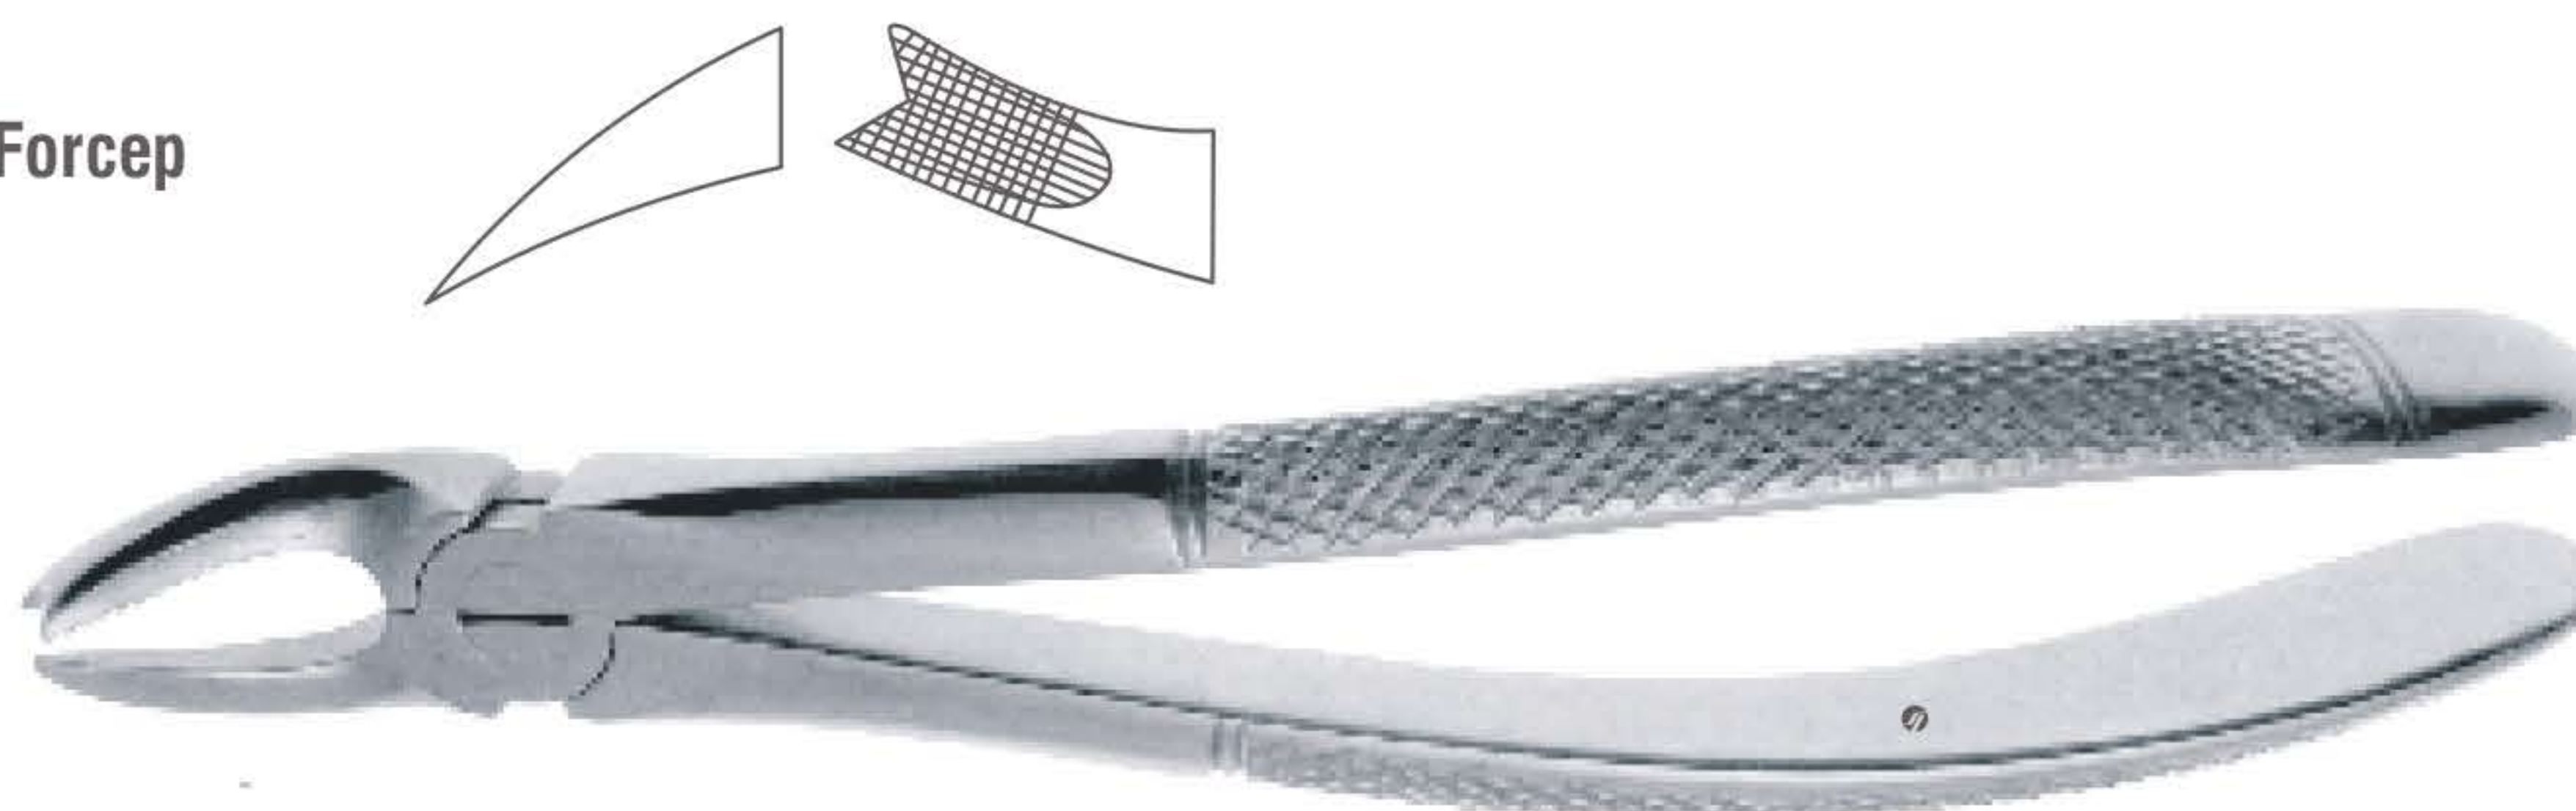

Extraction Forceps
Zahnzangen
Pinzas da extracción
Daviers
Pinze per estrazione

Cowhorn English Pattern Tooth Extraction Forcep
Fig. 89 (For Upper Right Molars)

Catalog #	Size
DS-261-89	Standard