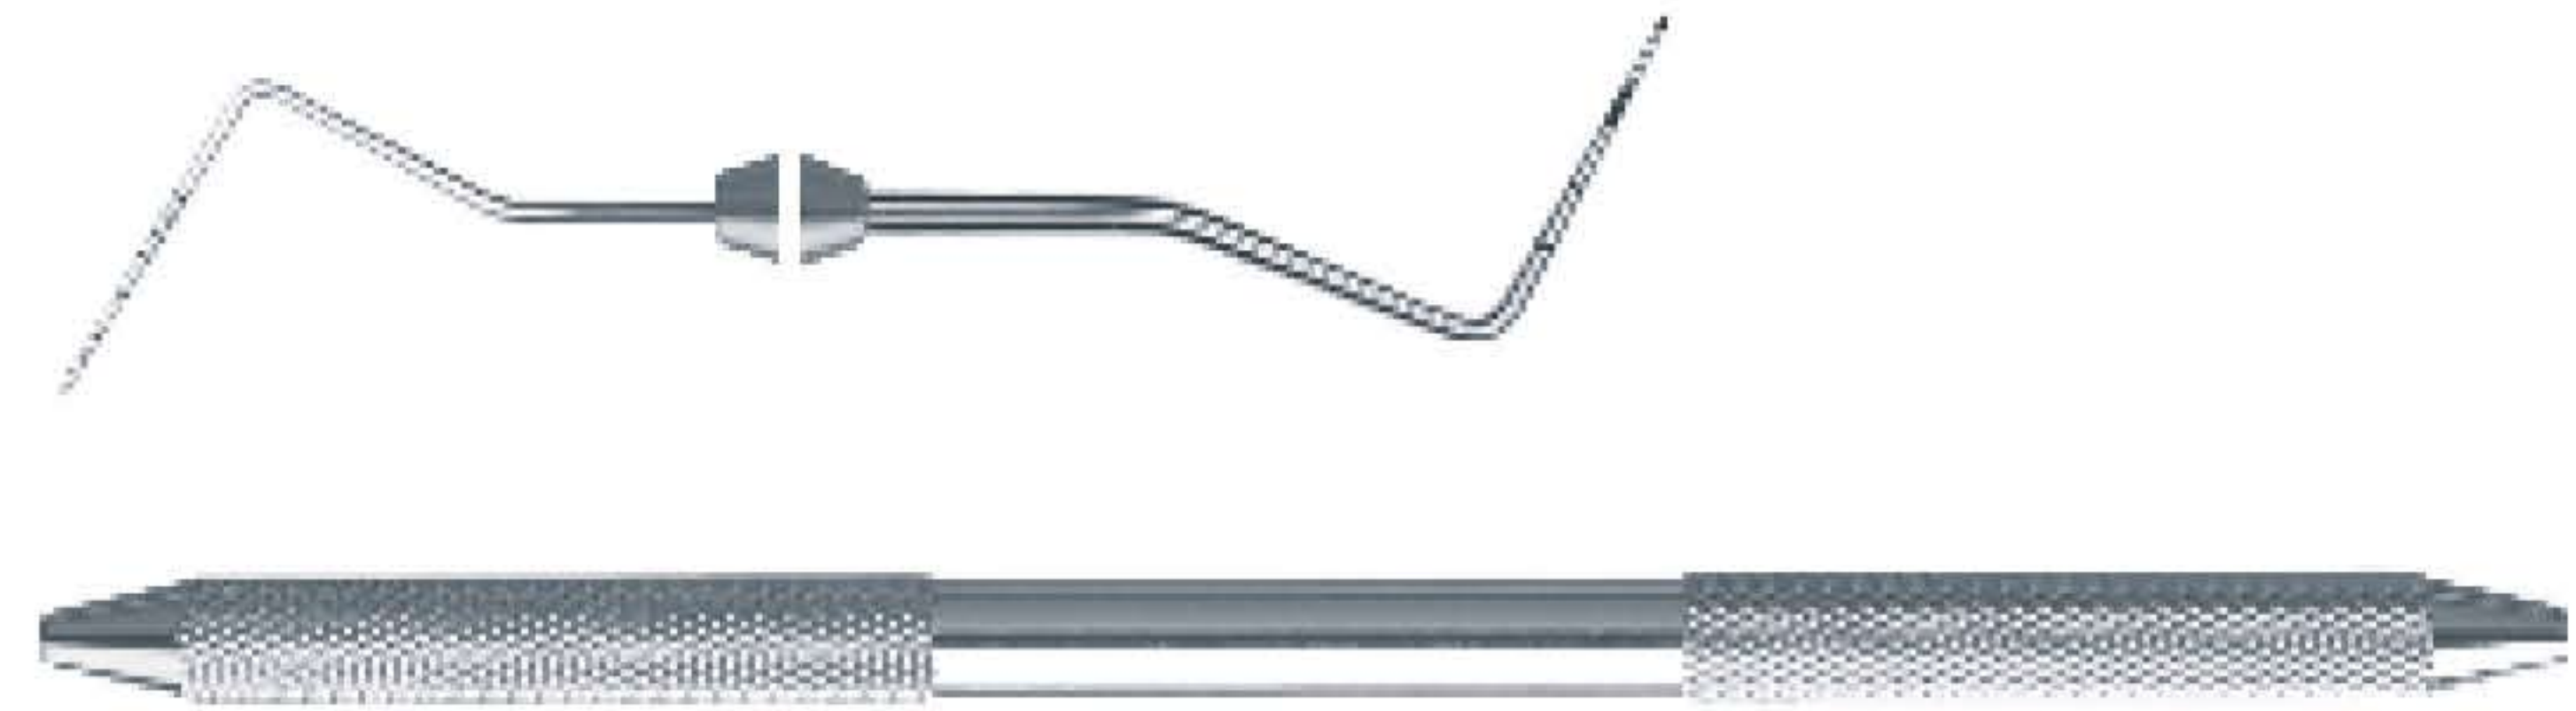

WHO Thin Williams (CPITN) Screening Probe Double Ended

Catalog #	Size
DD-075-26	1-2-3-5-7-8-9-10